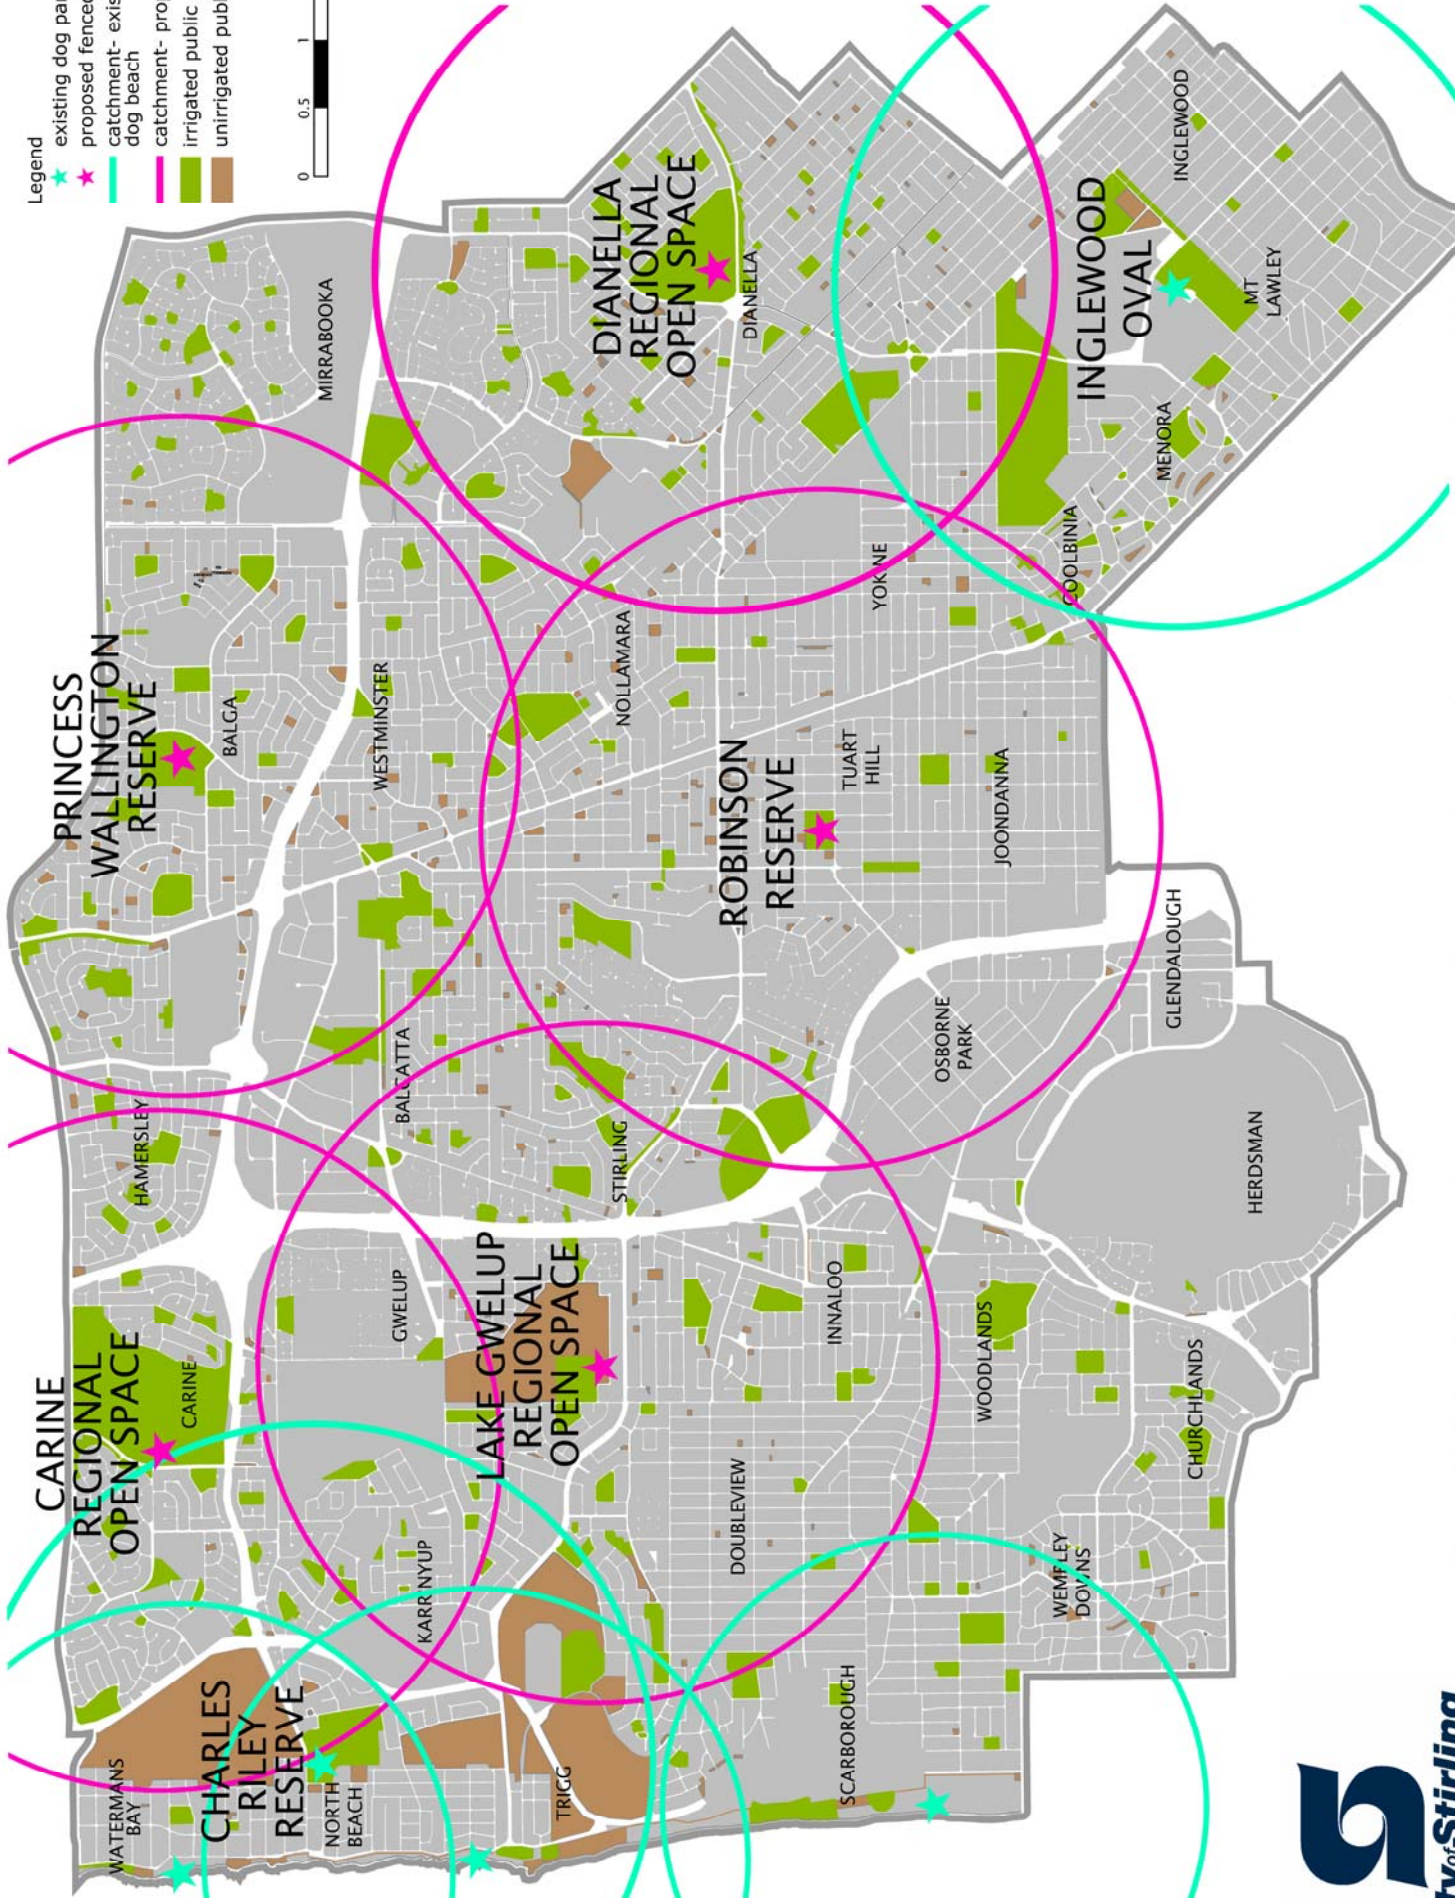

- Legend**
- existing dog park/dog beach
  - proposed fenced dog park
  - catchment- existing dog park / dog beach
  - catchment- proposed dog park
  - irrigated public open space
  - unirrigated public open space

# City Wide Fenced Dog Park and Dog Beach Location Plan