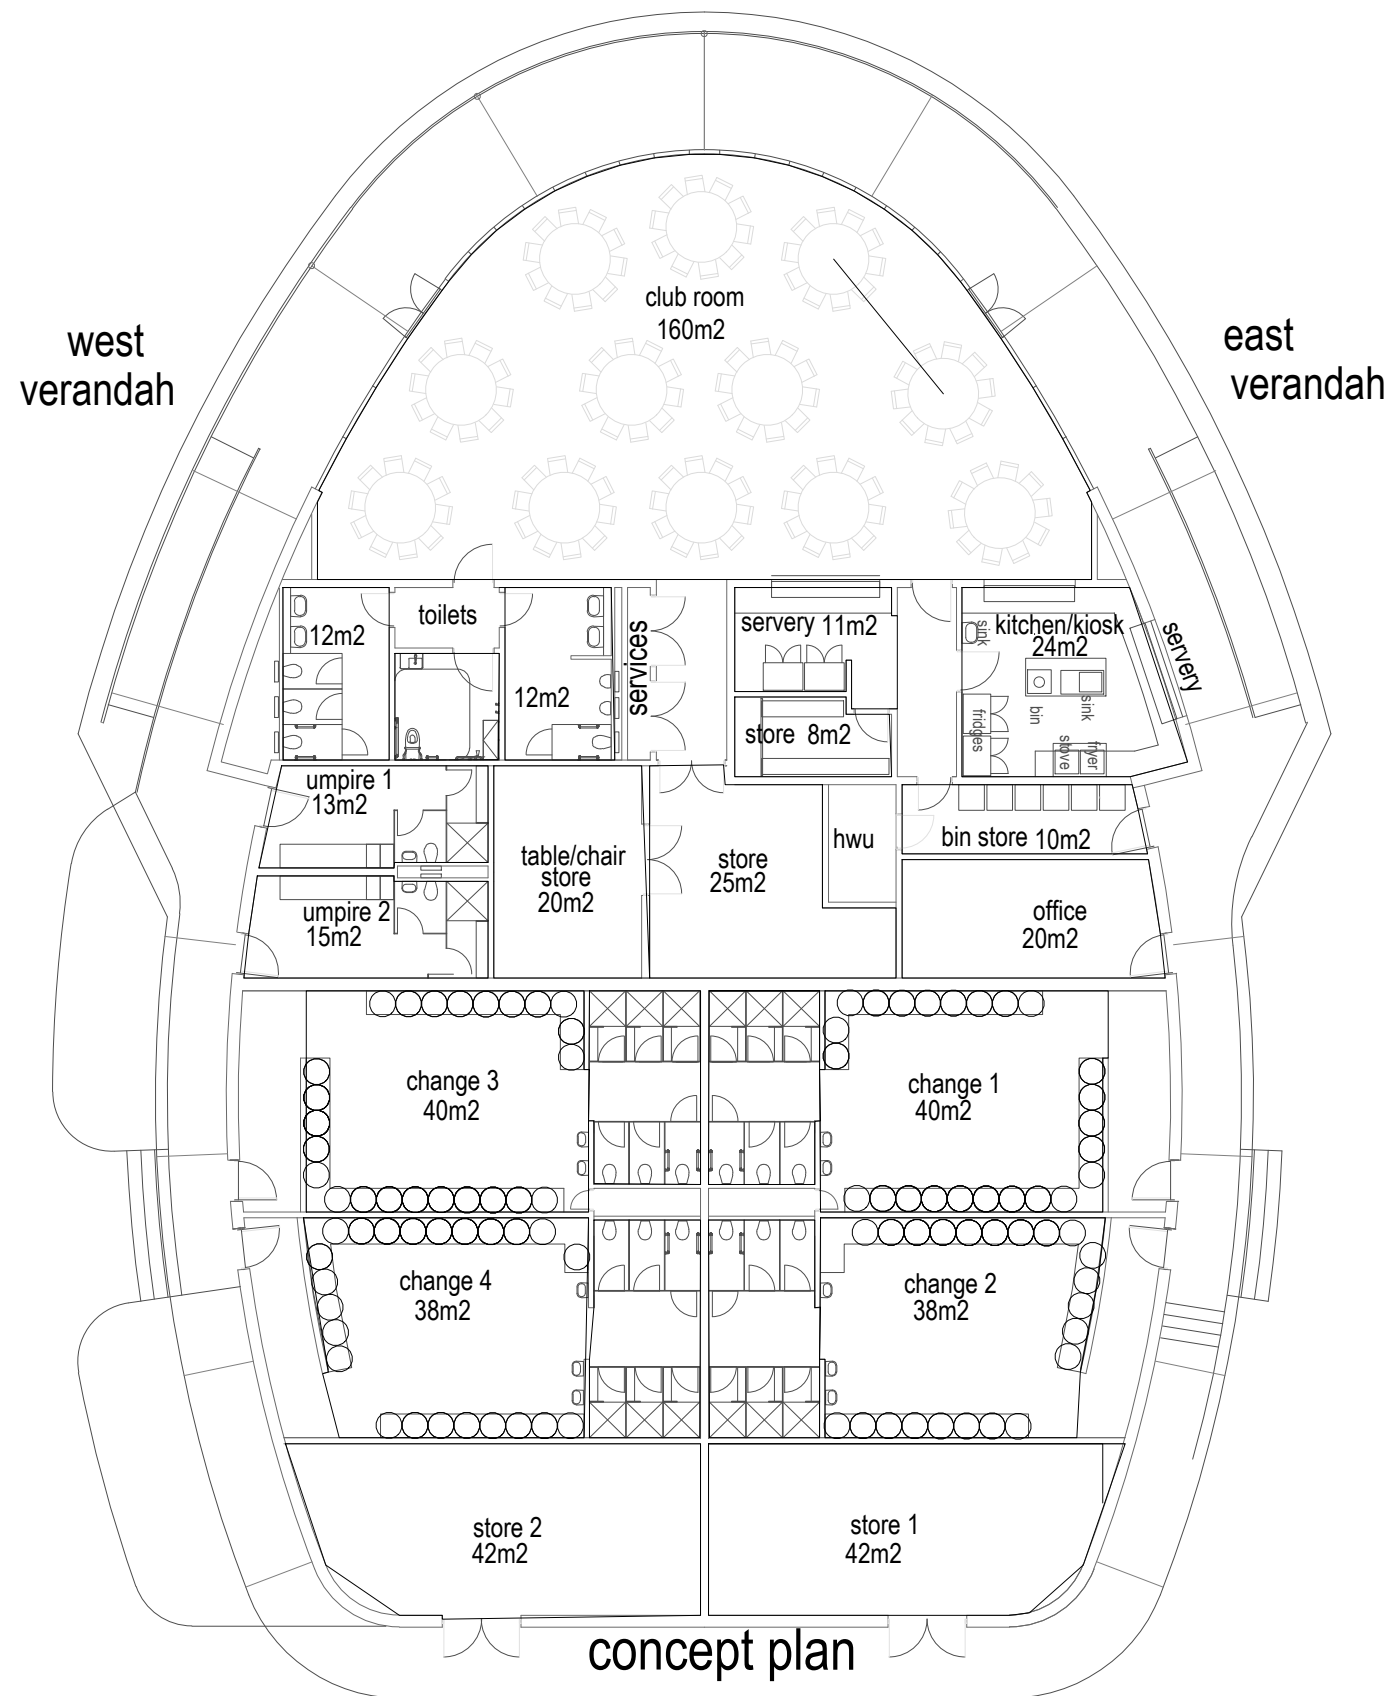

# NEW HAMER PARK CLUBROOM - CONCEPT

gross building area - 770 sqm

HAMER PARK CLUBROOMS