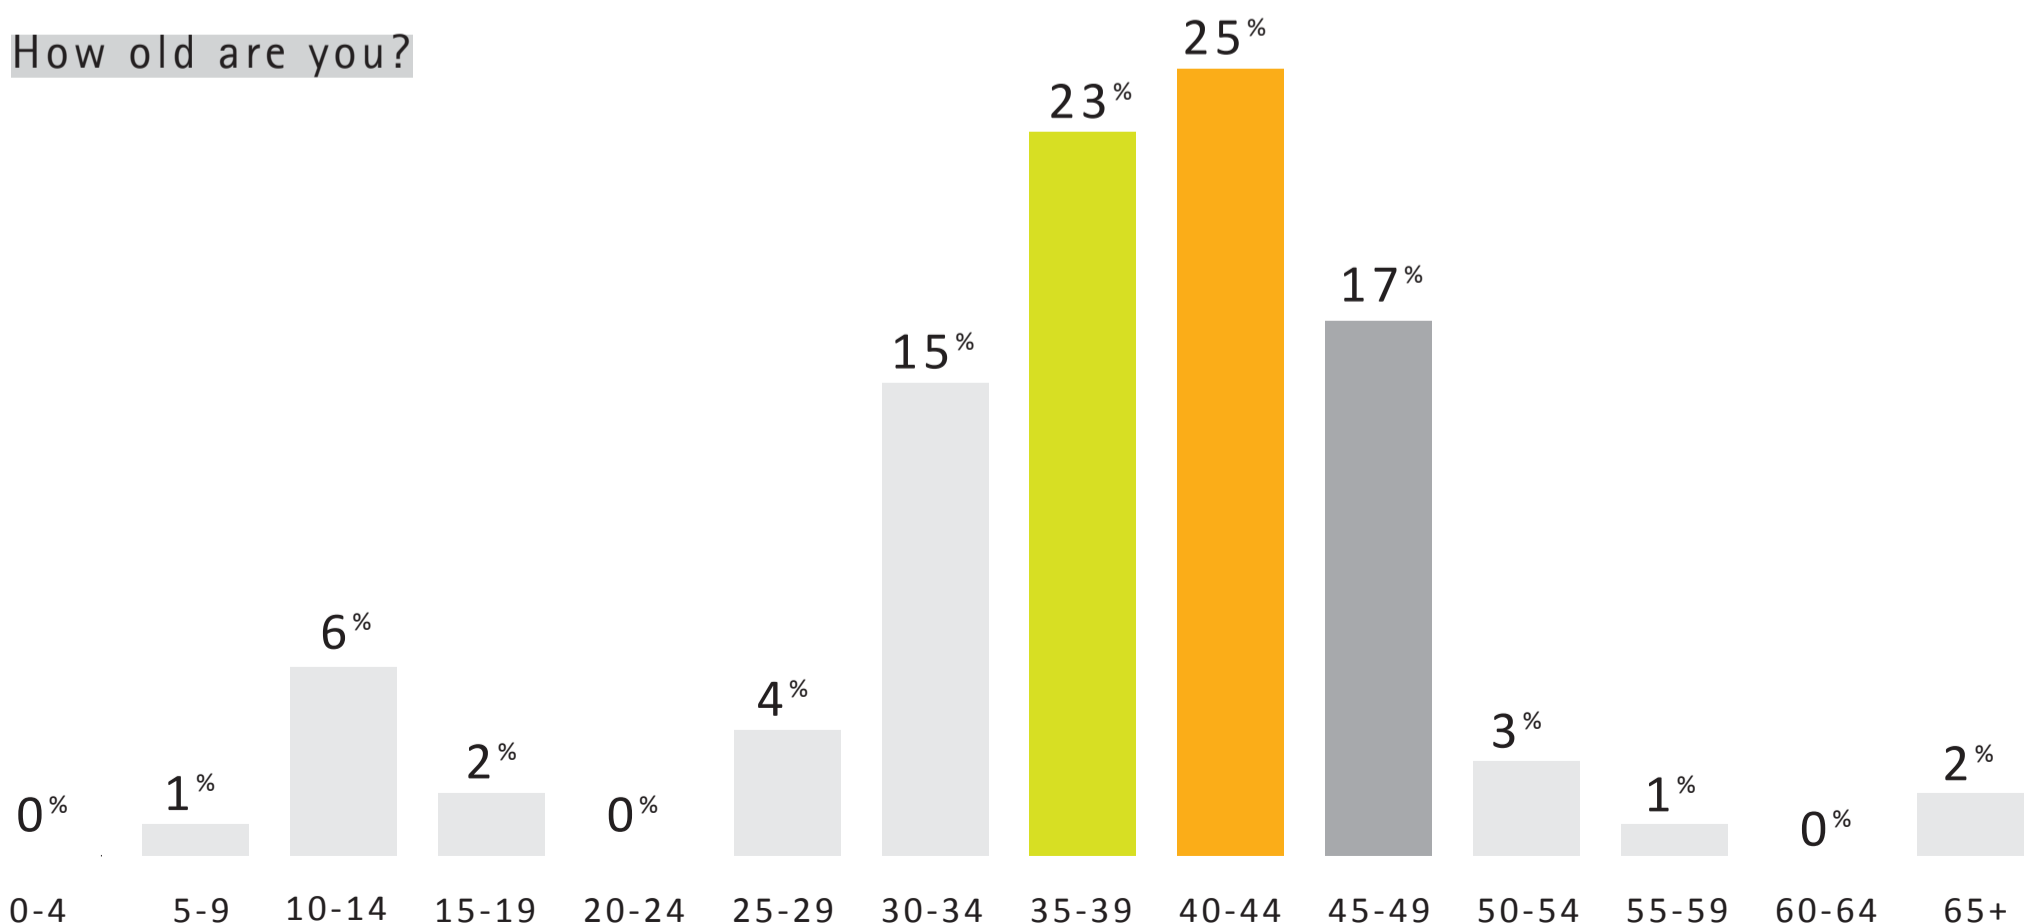

DIANELLA REGIONAL OPEN SPACE BMX/CYCLE FACILITY

SURVEY RESULTS

June 2018

Where do you live?

DON'T SUPPORT 12% 3% CONDITIONAL SUPPORT

How old are you?

How did you hear about the survey?

What is your interest in this project?

What do you (or your children) currently ride?

Who would you visit the BMX and cycle facility with?

What is your (or your childrens) skill level?

33%

BEGINNER

45%

INTERMEDIATE

22%