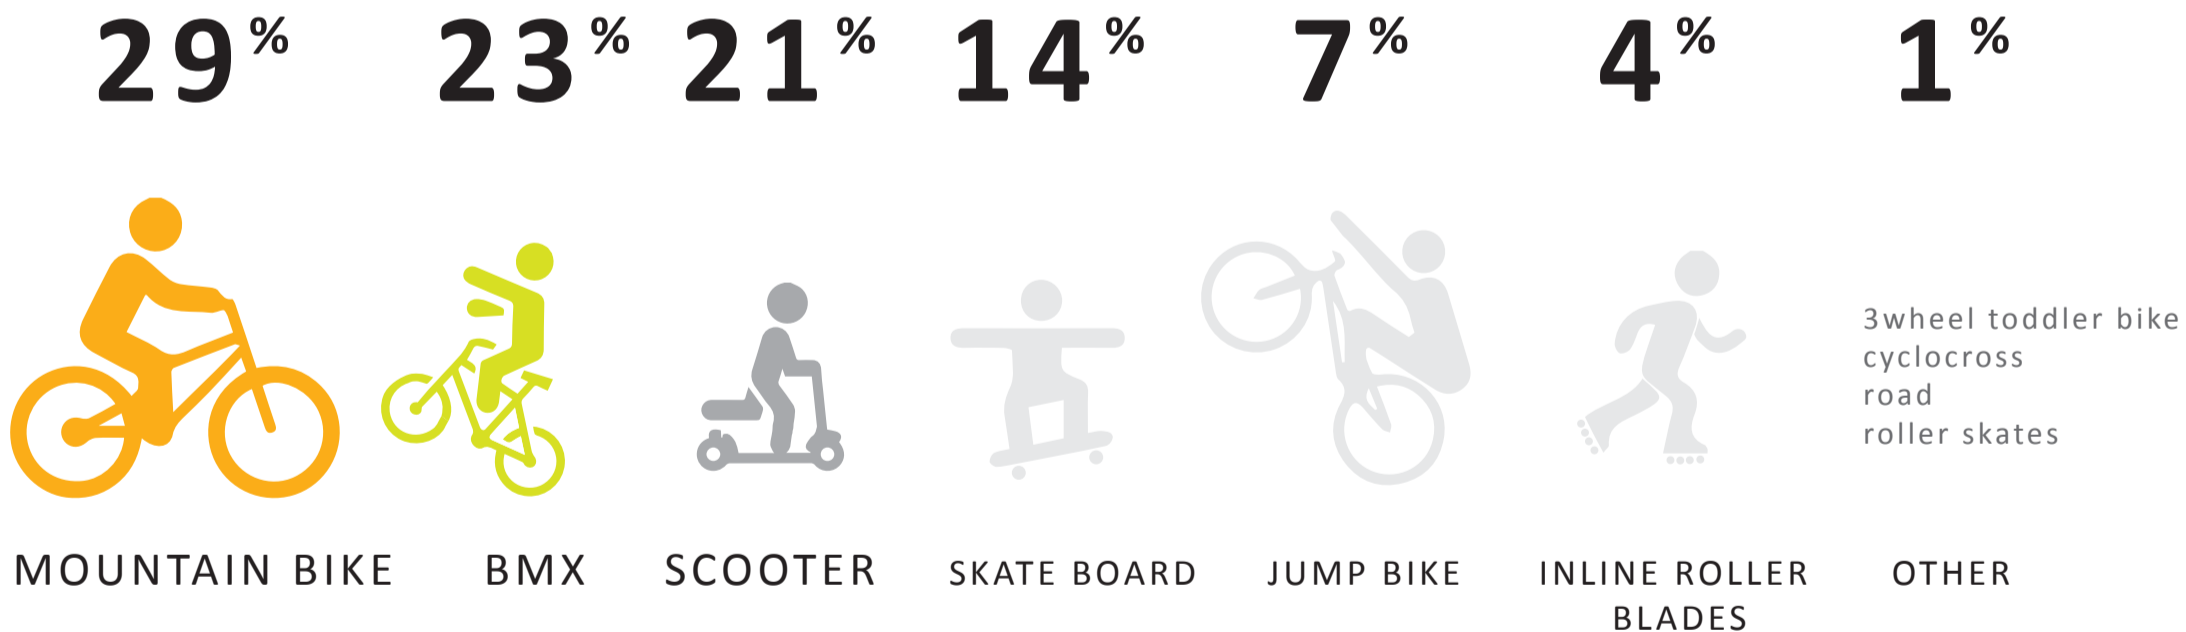

DIANELLA REGIONAL OPEN SPACE BMX/CYCLE FACILITY

SURVEY RESULTS

June 2018

Where do you live?

DON'T SUPPORT 12% 3% CONDITIONAL SUPPORT

How old are you?

How did you hear about the survey?

What is your interest in this project?

What do you (or your children) currently ride?

Who would you visit the BMX and cycle facility with?

What is your (or your childrens) skill level?

33%

BEGINNER

45%

INTERMEDIATE

22%

ADVANCED

Which days do you ride most often?

What time of day do you usually ride?

How long on average would you stay?

How often do you ride?

What is your preferred surface material?

What type of BMX/Cycle facility would you like to see at Dianella Regional Open Space?

How would you get to a BMX/cycle facility at Dianella Regional Open Space?

How often would you use a BMX/cycle facility at Dianella Regional OpenSpace?

Do you want to see different types of features?

What are the top 5 features you want to see at Dianella Regional Open Space?