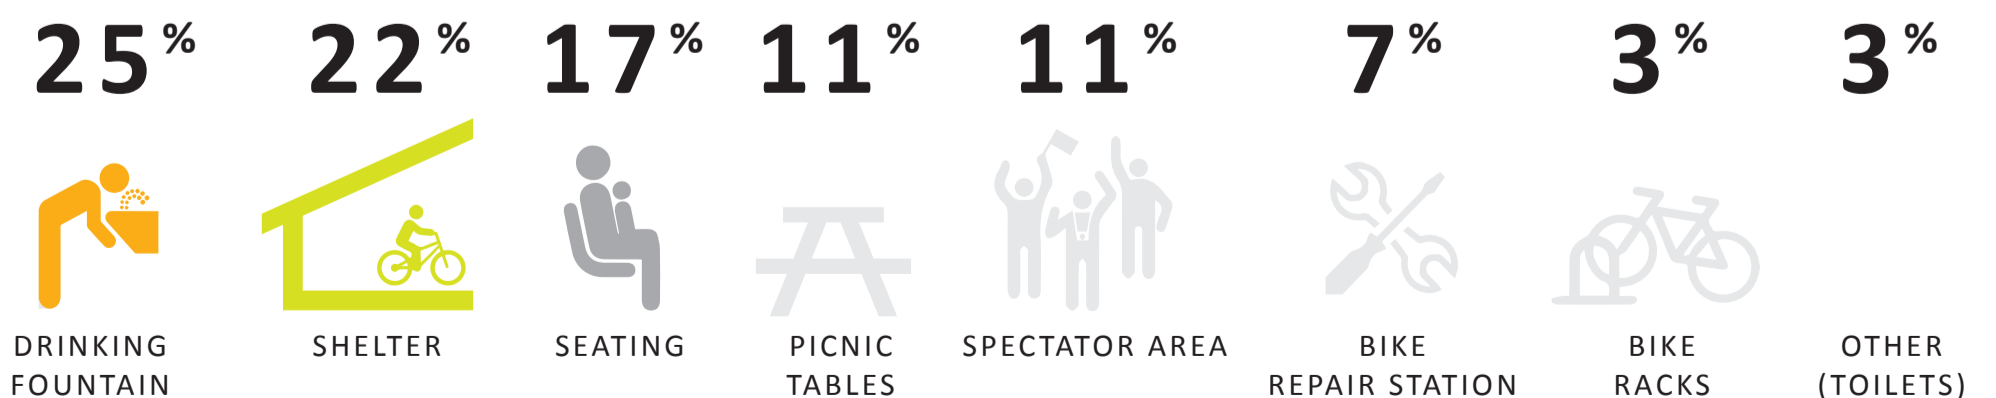

How would you get to a BMX/cycle facility at Dianella Regional Open Space?

How often would you use a BMX/cycle facility at Dianella Regional OpenSpace?

Do you want to see different types of features?

What are the top 5 features you want to see at Dianella Regional Open Space?

What are your top 4 supporting facilities?

Where is your favourite place to ride in Perth currently?

What stops you from using these facilities more often?

Open house session

An open house session was held between 3 and 6.30pm on Wednesday 13th June in the Jim Satchell Community Centre, this allowed community members opportunity to talk to City staff and Common Ground Staff face to face about the facility, 22 people came in over the course of the session.