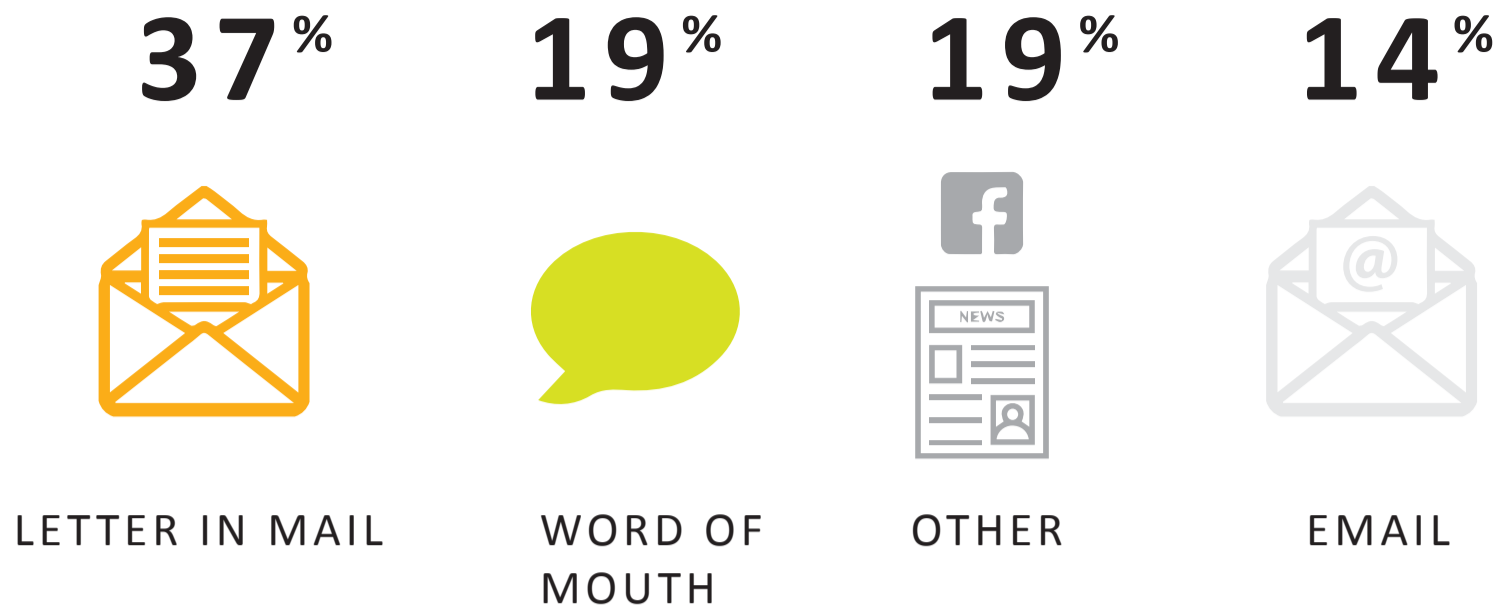

DIANELLA REGIONAL OPEN SPACE BMX/CYCLE FACILITY

SURVEY RESULTS

June 2018

Where do you live?

DON'T SUPPORT 12% 3% CONDITIONAL SUPPORT

How old are you?

How did you hear about the survey?

What is your interest in this project?

What do you (or your children) currently ride?

Who would you visit the BMX and cycle facility with?

What is your (or your childrens) skill level?

33%

BEGINNER

45%

INTERMEDIATE

22%

ADVANCED

Which days do you ride most often?

What time of day do you usually ride?

How long on average would you stay?

How often do you ride?

What is your preferred surface material?

What type of BMX/Cycle facility would you like to see at Dianella Regional Open Space?