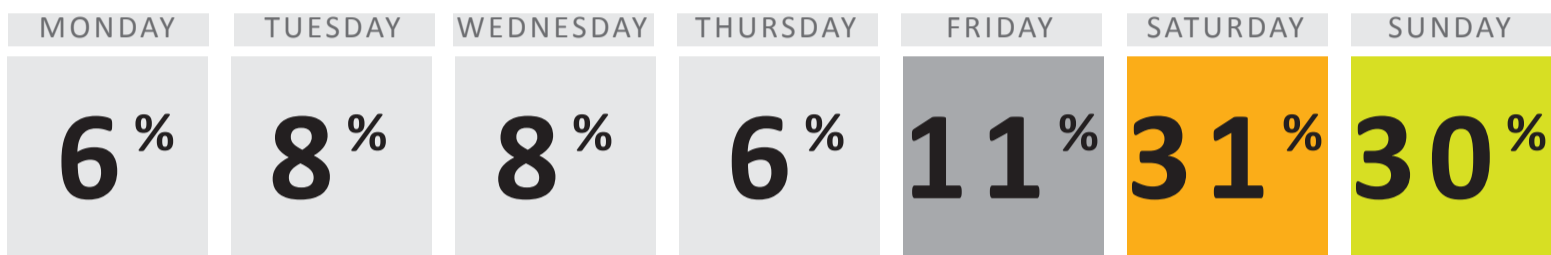

What do you (or your children) currently ride?

Who would you visit the BMX and cycle facility with?

What is your (or your childrens) skill level?

33%

BEGINNER

45%

INTERMEDIATE

22%

ADVANCED

Which days do you ride most often?

What time of day do you usually ride?

How long on average would you stay?

How often do you ride?

What is your preferred surface material?

What type of BMX/Cycle facility would you like to see at Dianella Regional Open Space?