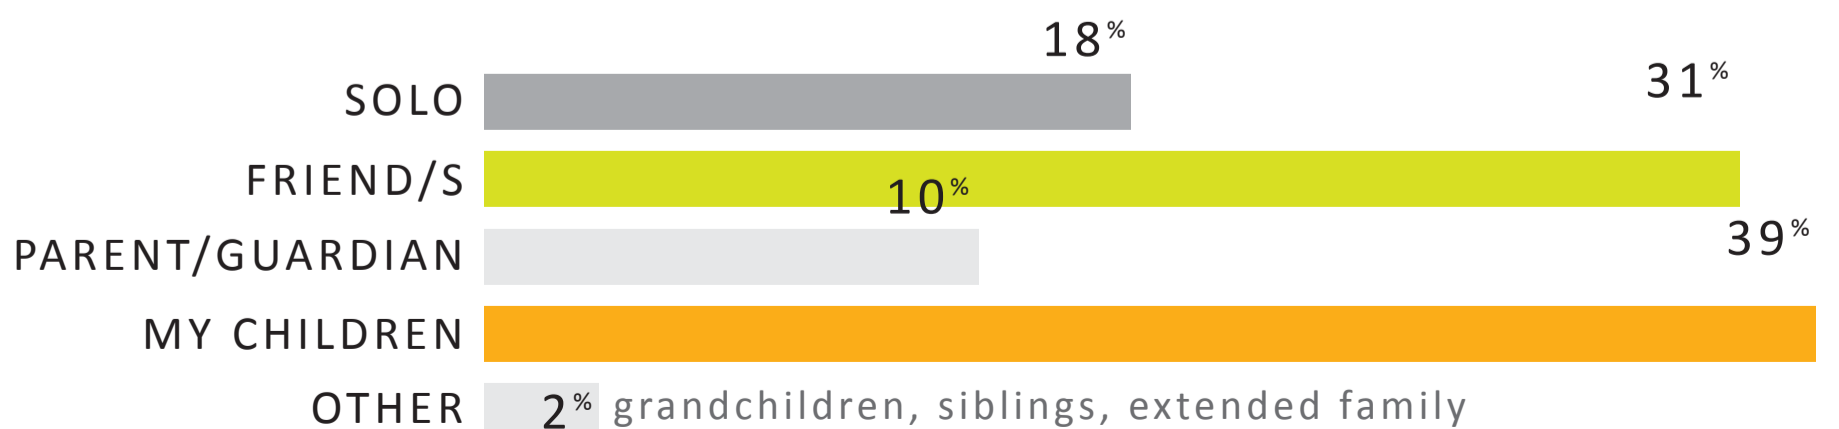

Who would you visit the BMX and cycle facility with?