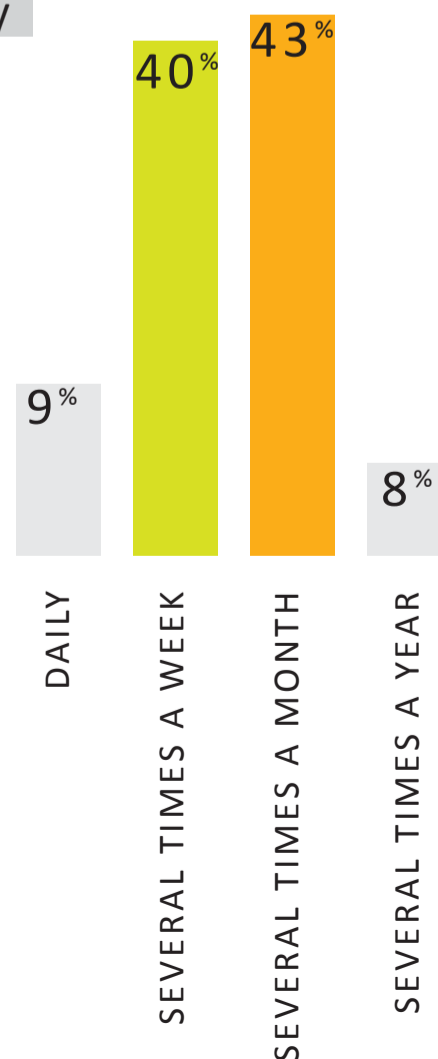

How often would you use a BMX/cycle facility at Dianella Regional OpenSpace?