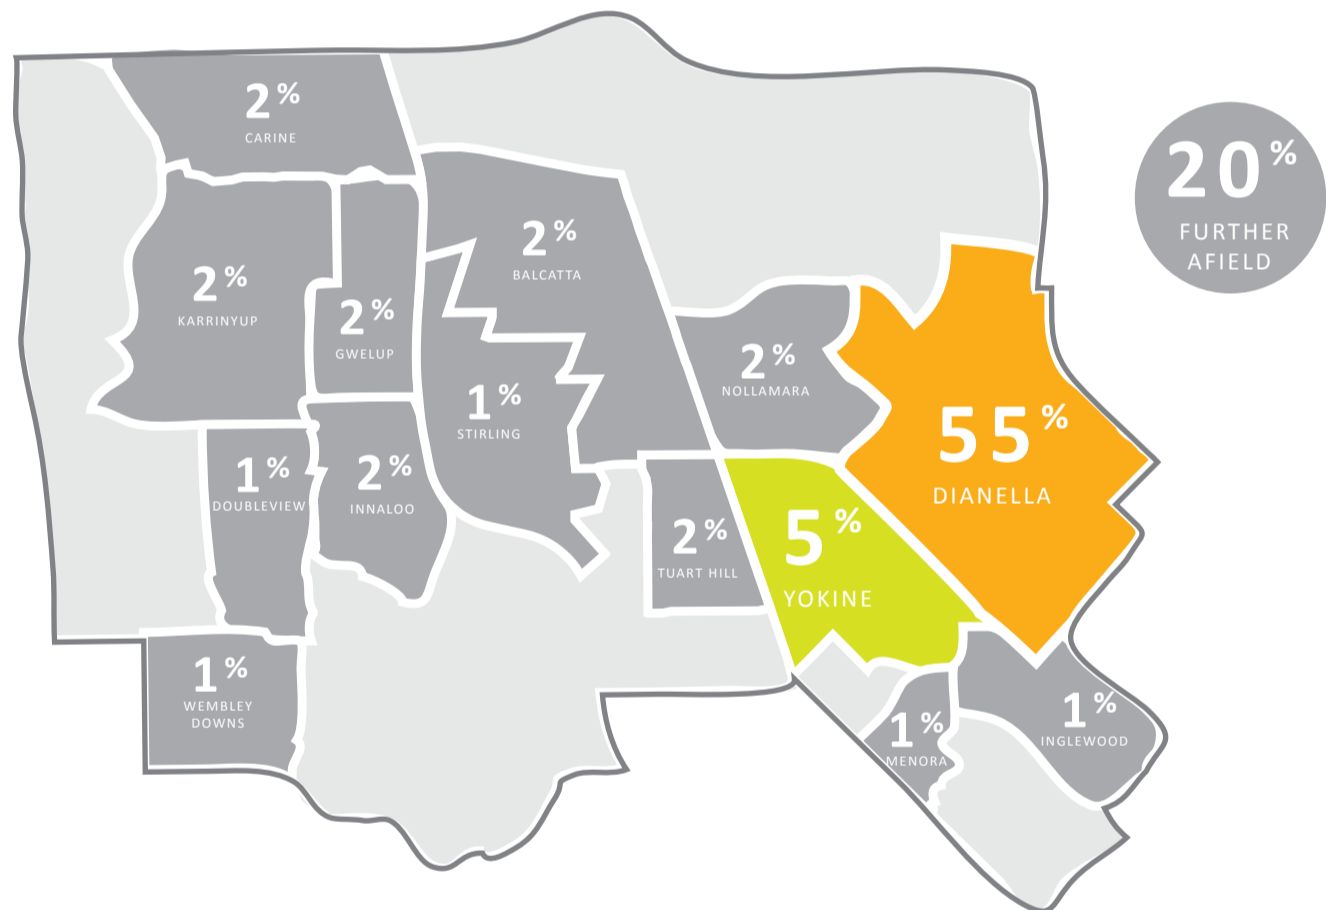

DIANELLA REGIONAL OPEN SPACE BMX/CYCLE FACILITY

SURVEY RESULTS

June 2018

Where do you live?

DON'T SUPPORT 12% 3% CONDITIONAL SUPPORT

How old are you?

How did you hear about the survey?

What is your interest in this project?

What do you (or your children) currently ride?

Who would you visit the BMX and cycle facility with?

What is your (or your childrens) skill level?

33%

BEGINNER

45%

INTERMEDIATE

22%

ADVANCED

Which days do you ride most often?

What time of day do you usually ride?

How long on average would you stay?

How often do you ride?

What is your preferred surface material?

What type of BMX/Cycle facility would you like to see at Dianella Regional Open Space?

How would you get to a BMX/cycle facility at Dianella Regional Open Space?

How often would you use a BMX/cycle facility at Dianella Regional OpenSpace?

Do you want to see different types of features?

What are the top 5 features you want to see at Dianella Regional Open Space?