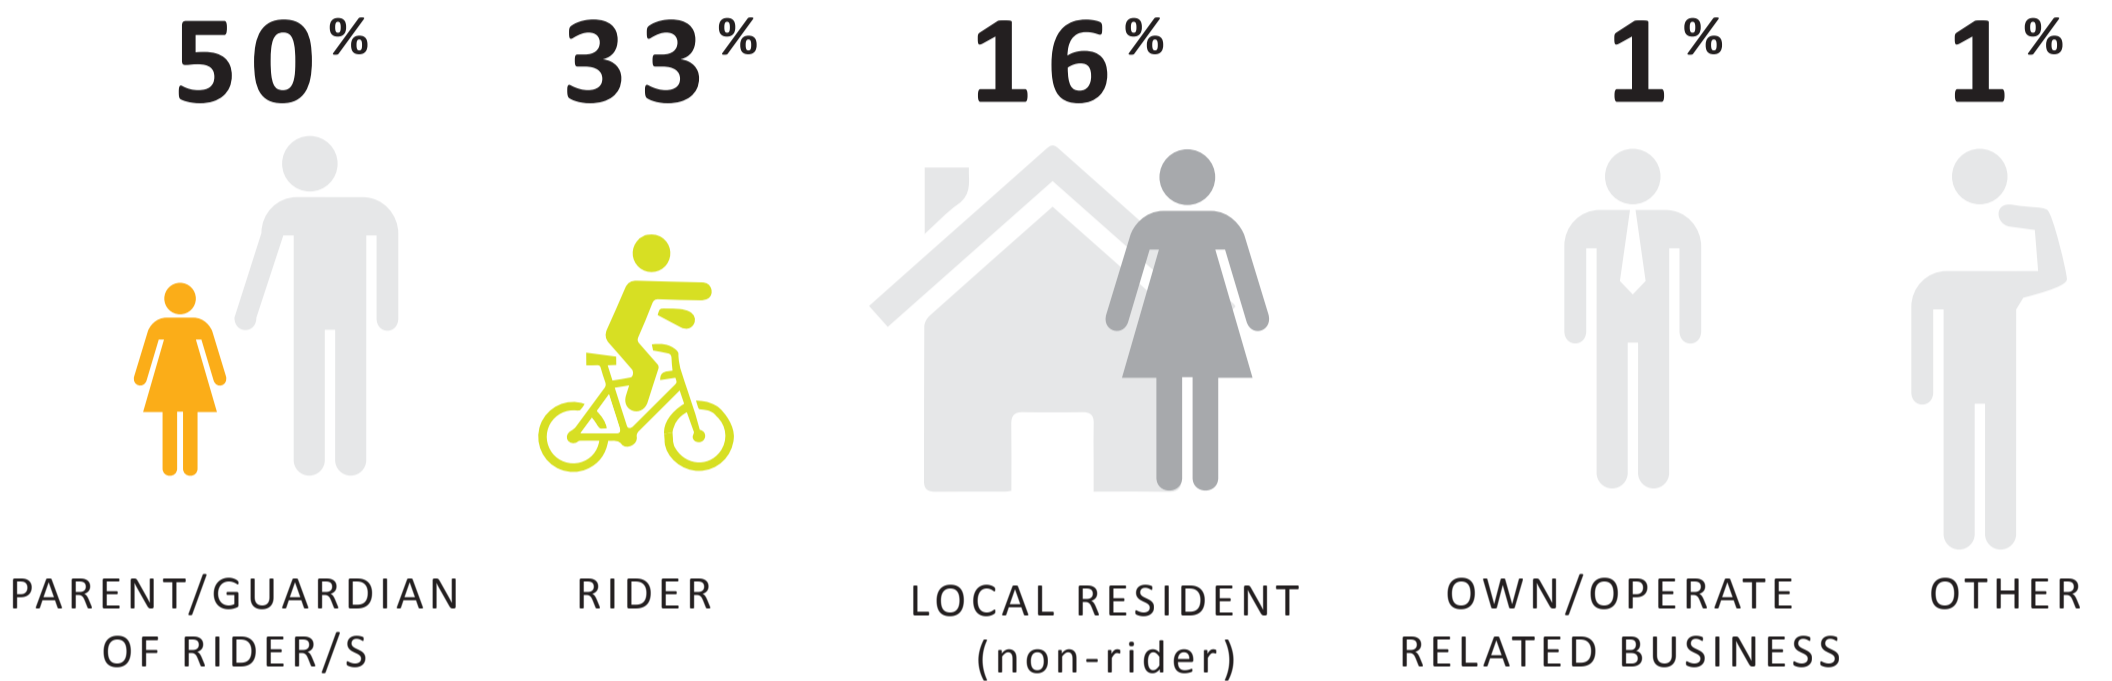

DIANELLA REGIONAL OPEN SPACE BMX/CYCLE FACILITY

SURVEY RESULTS

June 2018

Where do you live?

DON'T SUPPORT 12% 3% CONDITIONAL SUPPORT

How old are you?

How did you hear about the survey?

What is your interest in this project?

What do you (or your children) currently ride?

Who would you visit the BMX and cycle facility with?

What is your (or your childrens) skill level?

33%

BEGINNER

45%

INTERMEDIATE

22%

ADVANCED

Which days do you ride most often?

What time of day do you usually ride?

How long on average would you stay?

How often do you ride?

What is your preferred surface material?

What type of BMX/Cycle facility would you like to see at Dianella Regional Open Space?