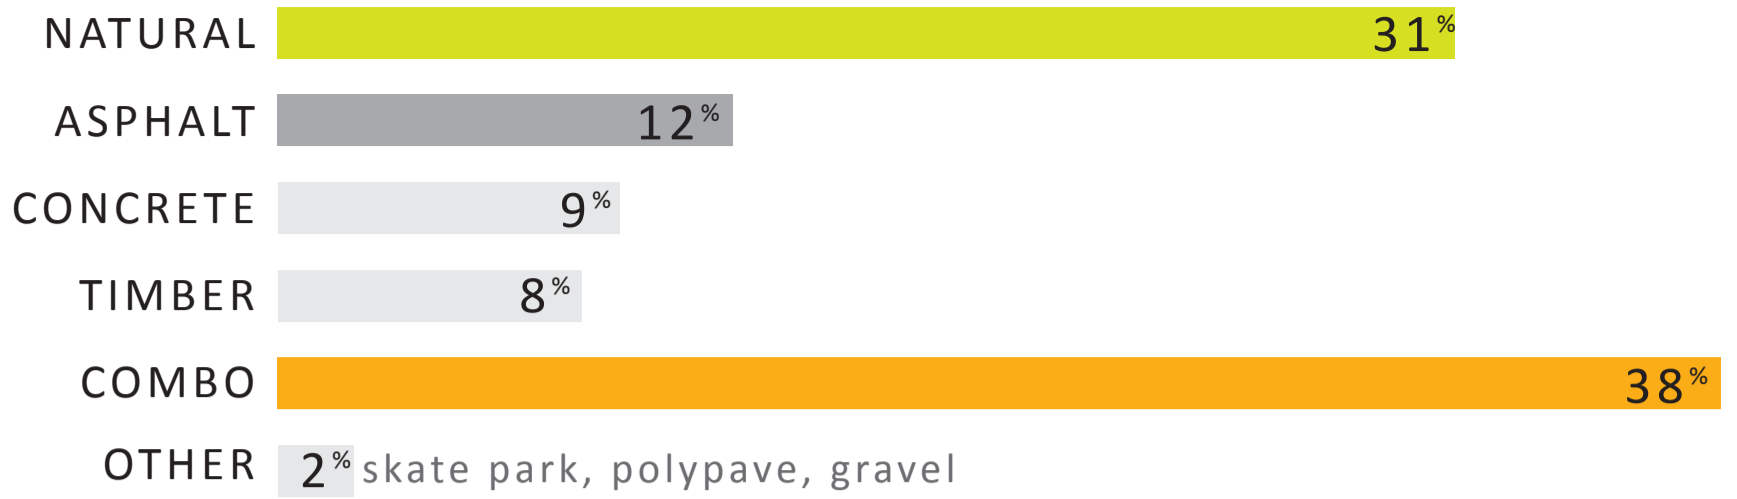

ADVANCED

Which days do you ride most often?

What time of day do you usually ride?

How long on average would you stay?

How often do you ride?

What is your preferred surface material?

What type of BMX/Cycle facility would you like to see at Dianella Regional Open Space?

How would you get to a BMX/cycle facility at Dianella Regional Open Space?

How often would you use a BMX/cycle facility at Dianella Regional OpenSpace?

Do you want to see different types of features?

What are the top 5 features you want to see at Dianella Regional Open Space?