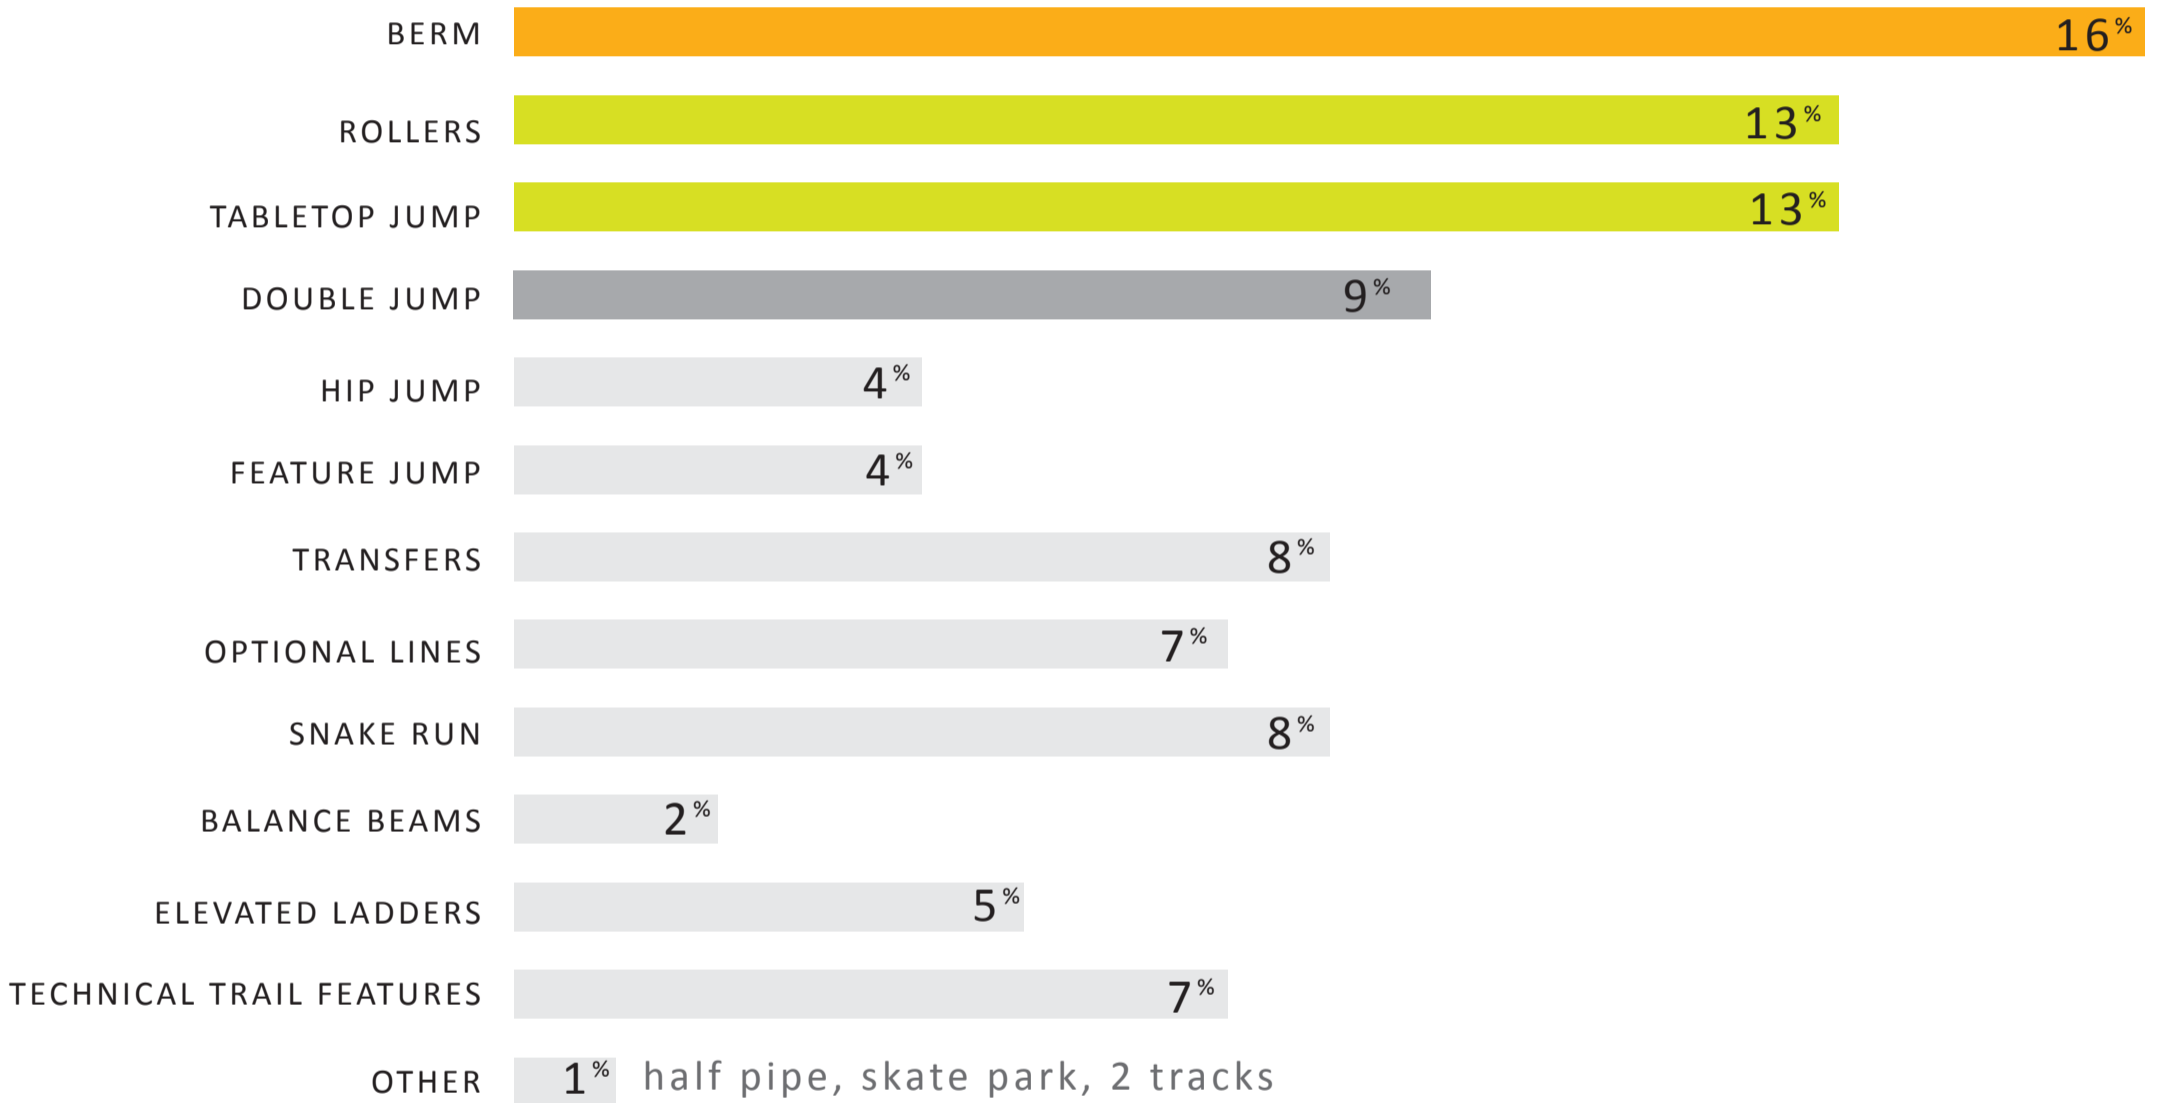

ADVANCED

Which days do you ride most often?

What time of day do you usually ride?

How long on average would you stay?

How often do you ride?

What is your preferred surface material?

What type of BMX/Cycle facility would you like to see at Dianella Regional Open Space?

How would you get to a BMX/cycle facility at Dianella Regional Open Space?

How often would you use a BMX/cycle facility at Dianella Regional OpenSpace?

Do you want to see different types of features?

What are the top 5 features you want to see at Dianella Regional Open Space?