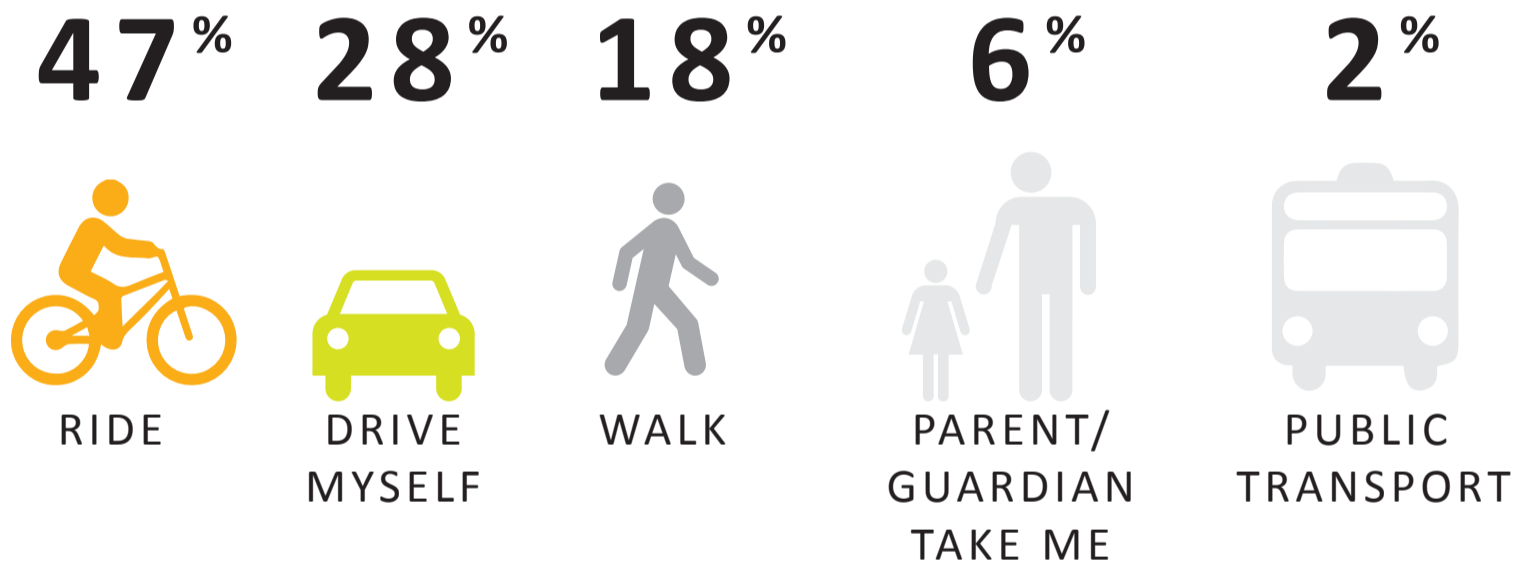

What do you (or your children) currently ride?

Who would you visit the BMX and cycle facility with?

What is your (or your childrens) skill level?

33%

BEGINNER

45%

INTERMEDIATE

22%

ADVANCED

Which days do you ride most often?

What time of day do you usually ride?

How long on average would you stay?

How often do you ride?

What is your preferred surface material?

What type of BMX/Cycle facility would you like to see at Dianella Regional Open Space?

How would you get to a BMX/cycle facility at Dianella Regional Open Space?

How often would you use a BMX/cycle facility at Dianella Regional OpenSpace?

Do you want to see different types of features?

What are the top 5 features you want to see at Dianella Regional Open Space?