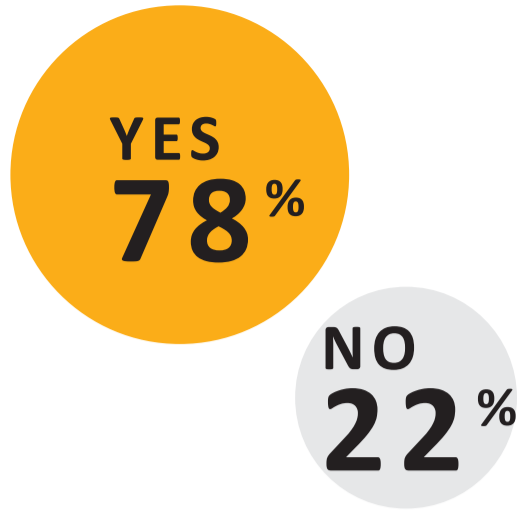

Do you want to see different types of features?