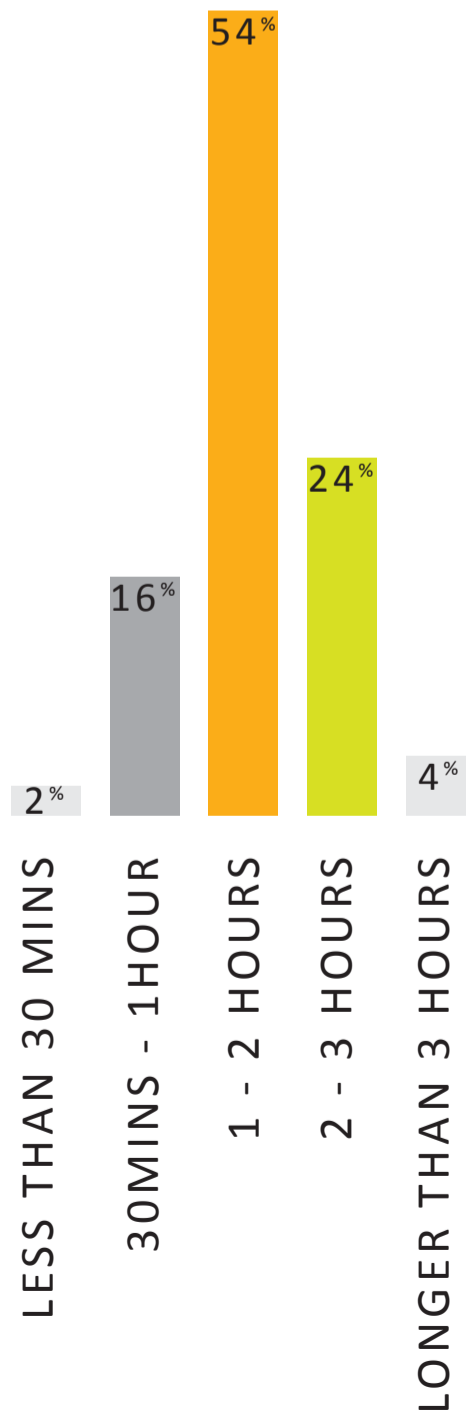

ADVANCED

Which days do you ride most often?

What time of day do you usually ride?

How long on average would you stay?

How often do you ride?

What is your preferred surface material?

What type of BMX/Cycle facility would you like to see at Dianella Regional Open Space?