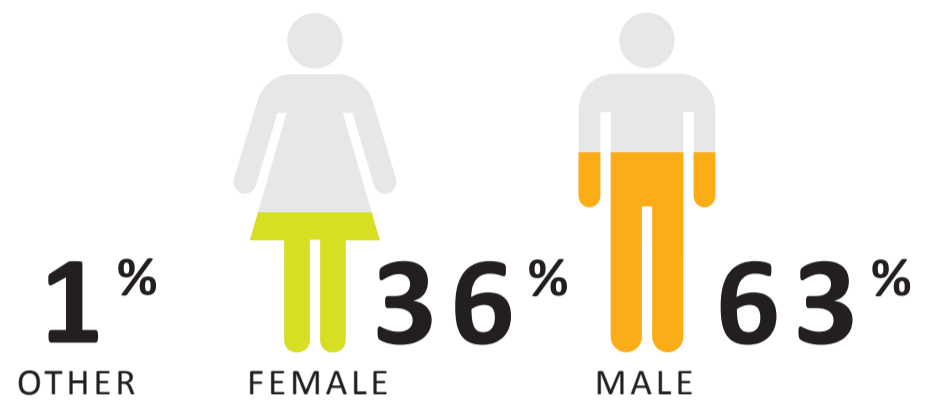

DIANELLA REGIONAL OPEN SPACE BMX/CYCLE FACILITY

SURVEY RESULTS

June 2018

Where do you live?

DON'T SUPPORT 12% 3% CONDITIONAL SUPPORT

How old are you?

How did you hear about the survey?

What is your interest in this project?

What do you (or your children) currently ride?

Who would you visit the BMX and cycle facility with?

What is your (or your childrens) skill level?

33%

BEGINNER

45%

INTERMEDIATE

22%