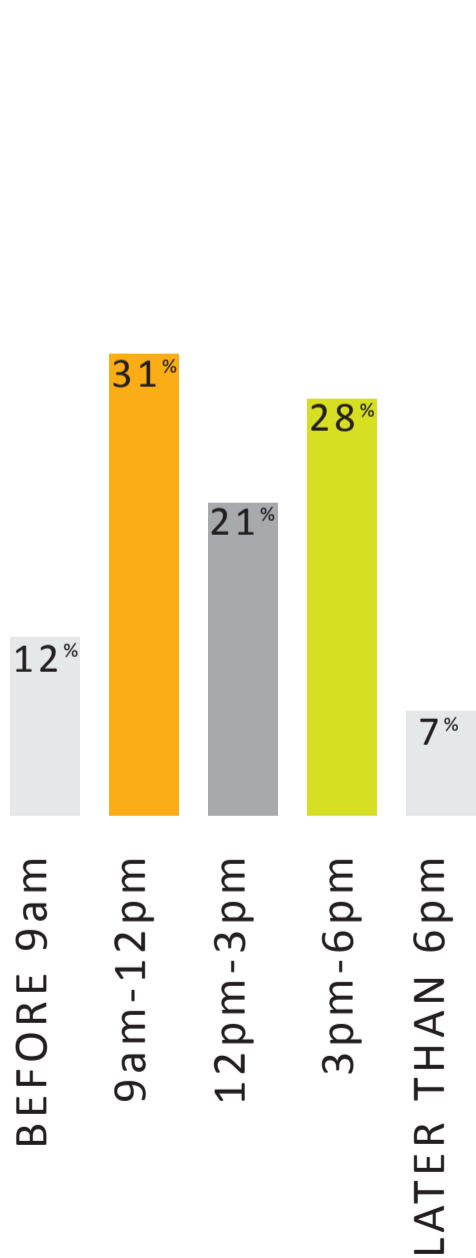

DIANELLA REGIONAL OPEN SPACE BMX/CYCLE FACILITY

SURVEY RESULTS

June 2018

Where do you live?

DON'T SUPPORT 12% 3% CONDITIONAL SUPPORT

How old are you?

How did you hear about the survey?

What is your interest in this project?

What do you (or your children) currently ride?

Who would you visit the BMX and cycle facility with?

What is your (or your childrens) skill level?

33%

BEGINNER

45%

INTERMEDIATE

22%

ADVANCED

Which days do you ride most often?

What time of day do you usually ride?

How long on average would you stay?

How often do you ride?

What is your preferred surface material?

What type of BMX/Cycle facility would you like to see at Dianella Regional Open Space?