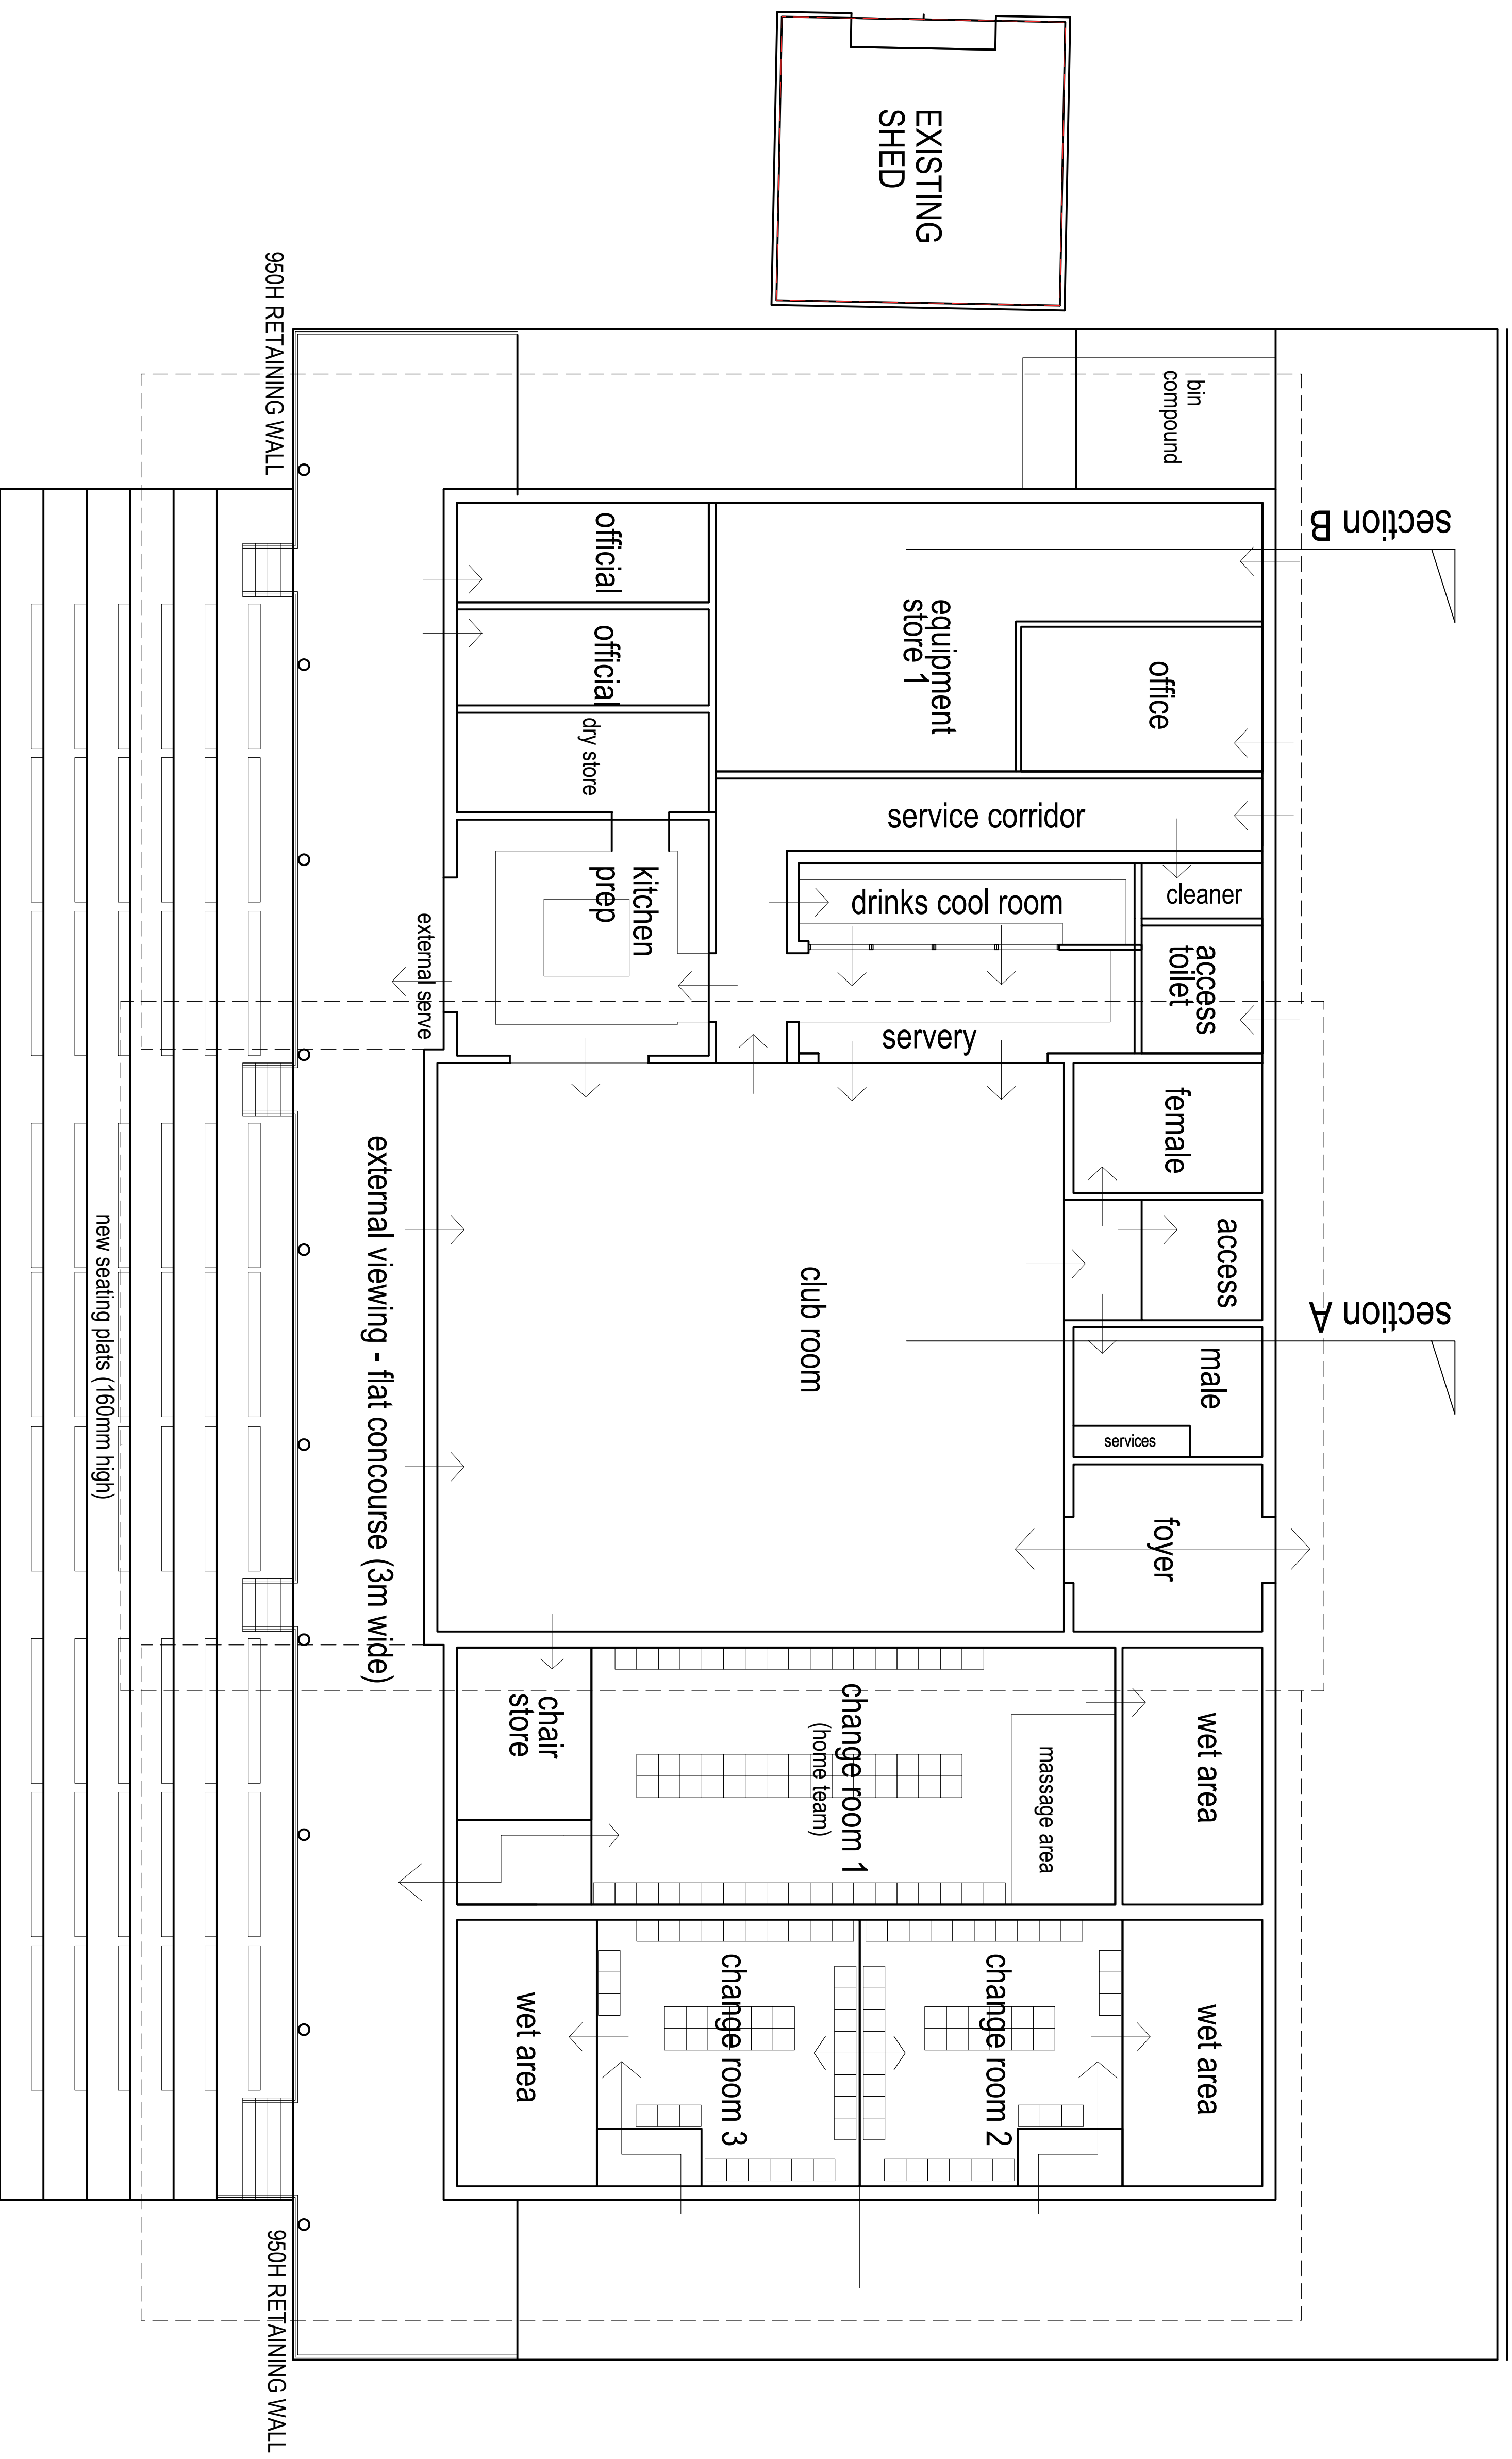

car park

MOYLE PAVILION, INGLEWOOD OVAL

Hamer Park and Inglewood Oval - Building Redevelopment