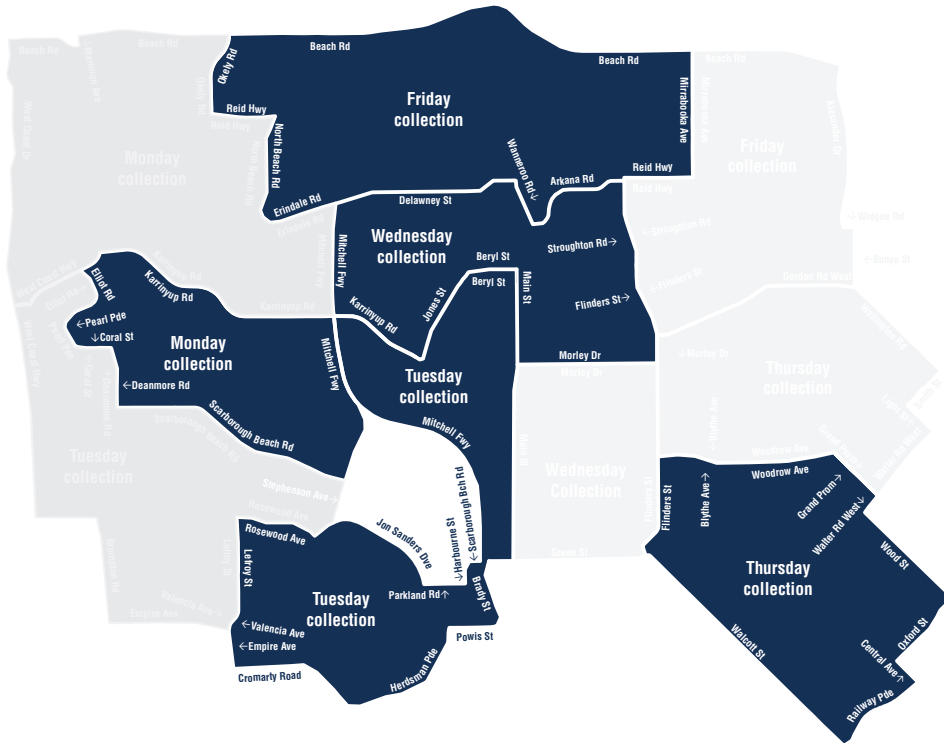

Week 2 Collection Map

If your house is located within one of the highlighted areas on the map below, your house is part of week 2 collection. Your Recycling and Garden Organics (GO) bin collection schedule is featured on this page.

- No collection due to public holiday. Collection will take place the following day. **Your red lid General Waste bin is collected every week.**
- Yellow lid Recycling bin collection week.
- Lime-green lid Garden Organics bin collection week.

March 2027

M	T	W	T	F	S	S
1	2	3	4	5	6	7
8	9	10	11	12	13	14
15	16	17	18	19	20	21
22	23	24	25	26	27	28
29	30	31				

April 2027

M	T	W	T	F	S	S
			1	2	3	4
5	6	7	8	9	10	11
12	13	14	15	16	17	18
19	20	21	22	23	24	25
26	27	28	29	30		

May 2027

M	T	W	T	F	S	S
					1	2
3	4	5	6	7	8	9
10	11	12	13	14	15	16
17	18	19	20	21	22	23
24	25	26	27	28	29	30
31						

June 2027

M	T	W	T	F	S	S
		1	2	3	4	5
6	7	8	9	10	11	12
13	14	15	16	17	18	19
20	21	22	23	24	25	26
27	28	29	30			