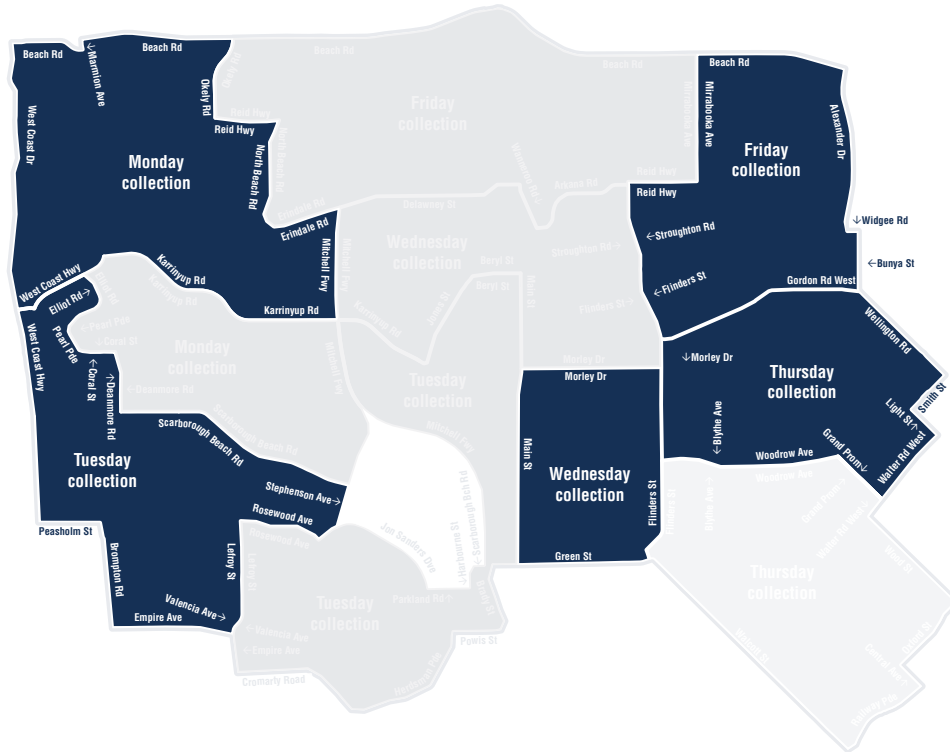

Week 1 Collection Map

If your house is located within one of the highlighted areas on the map below, your house is part of week 1 collection. Your Recycling and Garden Organics (GO) bin collection schedule is featured on this page.

- No collection due to public holiday. Collection will take place the following day. **Your red lid General Waste bin is collected every week.**
- Yellow lid Recycling bin collection week.
- Lime-green lid Garden Organics bin collection week.

March 2027

M	T	W	T	F	S	S
1	2	3	4	5	6	7
8	9	10	11	12	13	14
15	16	17	18	19	20	21
22	23	24	25	26	27	28
29	30	31				

April 2027

M	T	W	T	F	S	S
			1	2	3	4
5	6	7	8	9	10	11
12	13	14	15	16	17	18
19	20	21	22	23	24	25
26	27	28	29	30		

May 2027

M	T	W	T	F	S	S
					1	2
3	4	5	6	7	8	9
10	11	12	13	14	15	16
17	18	19	20	21	22	23
24	25	26	27	28	29	30
31						

June 2027

M	T	W	T	F	S	S
			1	2	3	4
7	8	9	10	11	12	13
14	15	16	17	18	19	20
21	22	23	24	25	26	27
28	29	30				