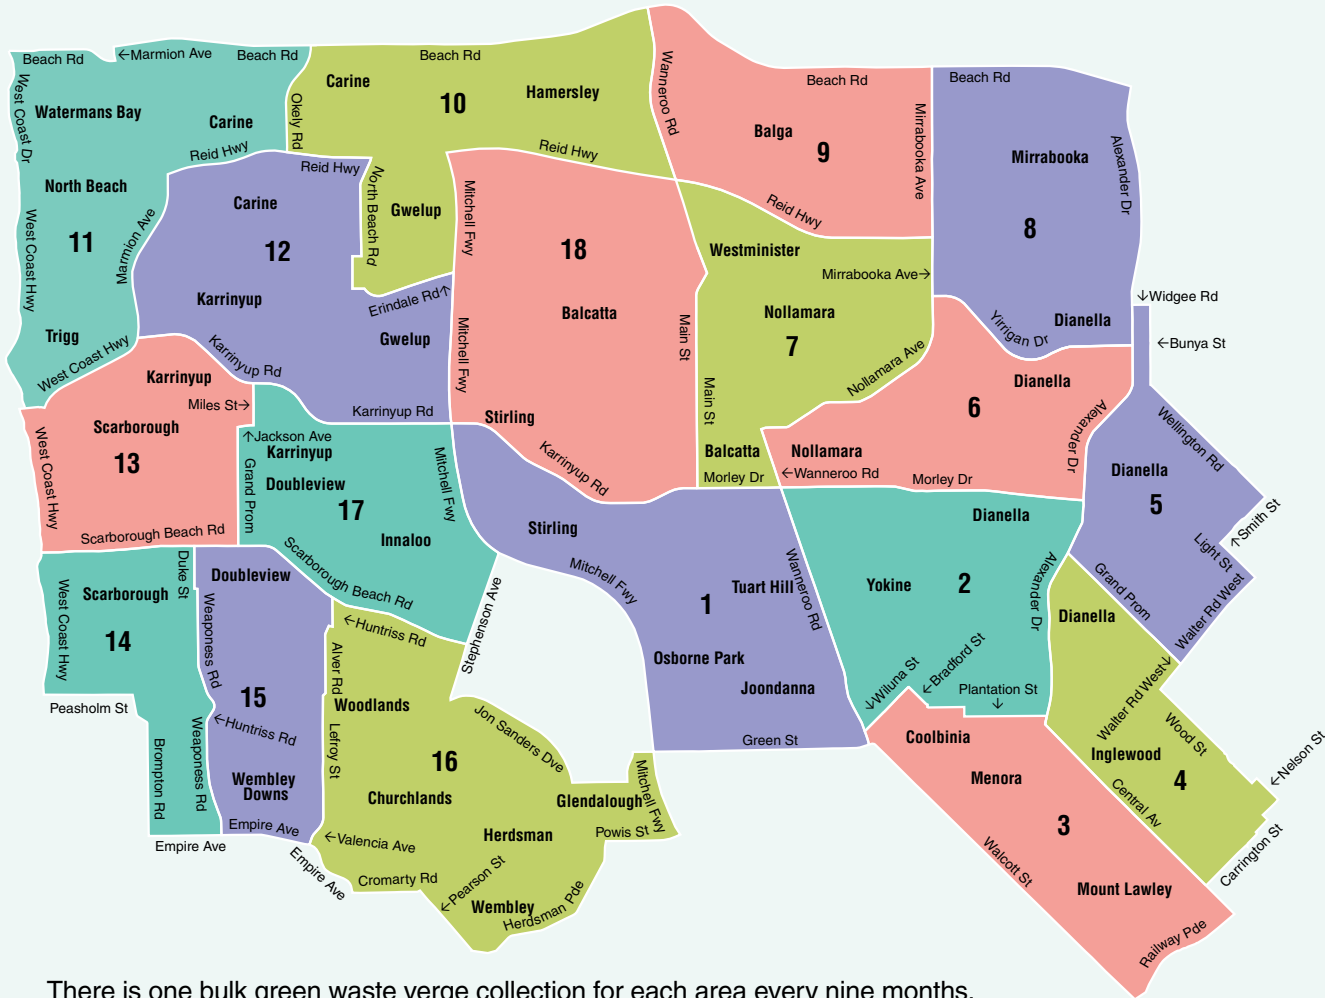

Bulk Green Waste Verge Collection Map 2026 – 27

Area	Collection Date
1	18 January 2027
2	1 February 2027
3	15 February 2027
4	1 March 2027
5	15 March 2027
6	6 July 2026 and 29 March 2027
7	20 July 2026 and 12 April 2027
8	3 August 2026 and 26 April 2027
9	17 August 2026 and 10 May 2027
10	31 August 2026 and 24 May 2027
11	14 September 2026 and 7 June 2027
12	28 September 2026 and 21 June 2027
13	12 October 2026 and 5 July 2027
14	26 October 2026
15	9 November 2026
16	23 November 2026
17	7 December 2026
18	4 January 2027

There is one bulk green waste verge collection for each area every nine months.

Collection areas are not defined by suburb. Use this map to see area boundaries or visit stirling.wa.gov.au/greenwaste to enter your address and find your next collection day.