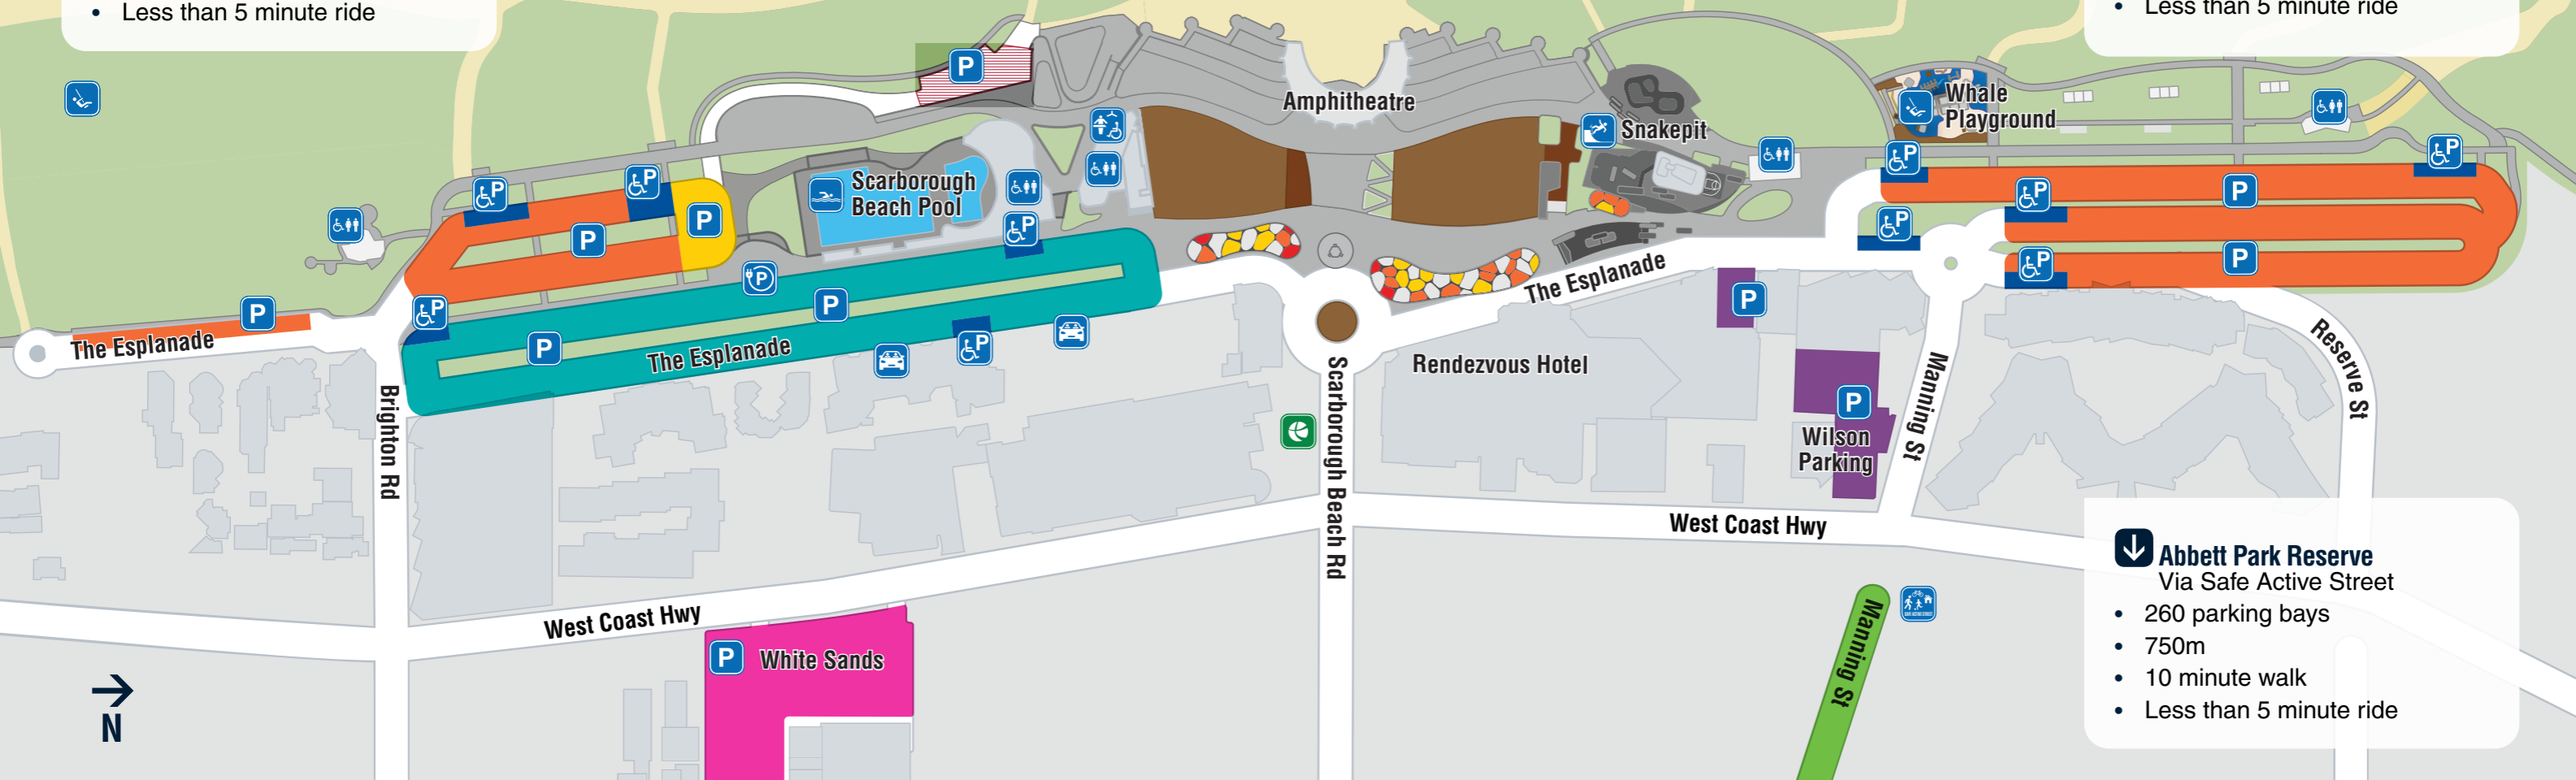

← **Peasholm Dog Beach carpark**
Via coastal shared path

- 40 parking bays
- 1.1km
- 15 minute walk
- Less than 5 minute ride

South Trigg carpark →
Via coastal shared path

- 250 parking bays
- 850m
- 12 minute walk
- Less than 5 minute ride

↓ **Abbett Park Reserve**
Via Safe Active Street

- 260 parking bays
- 750m
- 10 minute walk
- Less than 5 minute ride

Scarborough Precinct Parking Map

- Parking**
- ACROD Parking**
- EV Charging Bay**
- Skatepark**
- Playground**

Transperth Bus Interchange
Bus route 410 and 421 operates between Stirling Train Station and Scarborough Beach.
Bus route 990 is a high frequency service between Glendalough Train Station and Scarborough Beach.

Bicycle Parking
Bicycle parking is located throughout the Scarborough Precinct