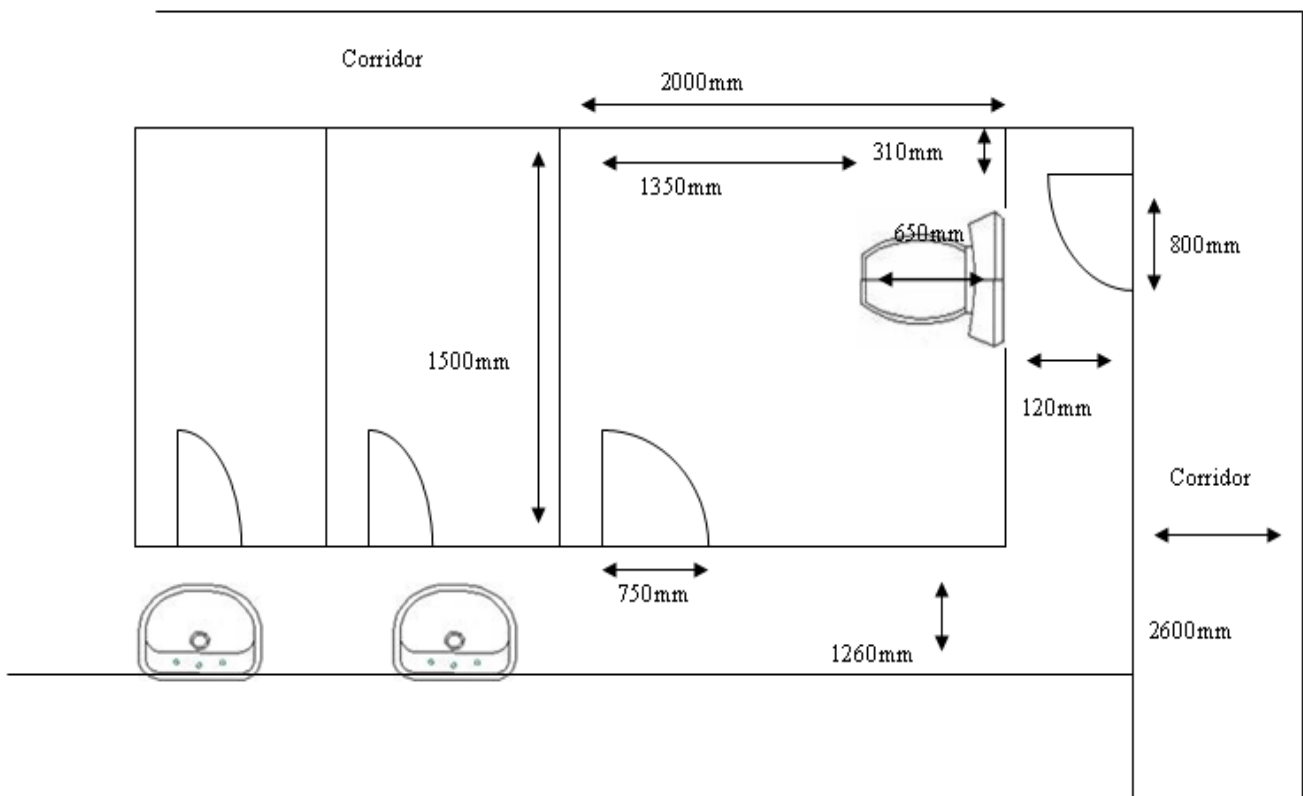

FUNCTION ROOMS – continued:

- **Craft:**

Door: 800mm and 1110mm x 2

Floor surface: Linoleum

Facilities: Kitchen access through craft room. 800mm door entrance with linoleum floor surface

- **Dressing room:**

FOYER AND RECEPTION:

Carpeted floor surface with wide internal clearance. Seating is firm with arm and back rests 440mm high.

SERVICES AND EQUIPMENT:

A wheelchair fixed ramp to stage is onsite.

ACCESSIBLE TOILET:

Location: Male and female accessible toilets on site. Female toilet is accessible through a corridor

Corridor: Has a lip of 5mm and is 2 meters wide

Corridor door: Swing is 800mm wide

Toilet door: This is a manual swing door, 750mm wide, light to open and slow to close with a medium locking snib. Clearance is 1100mm wide

Pan height: 510mm high

Basin height: 780mm

Lighting: Switch is 980mm high

TURN TO NEXT PAGE FOR PHOTOS AND TOILET LAYOUT

FEMALE TOILET:

Information collected by: The City of Stirling in September 2007.

Care has been taken to ensure the accuracy of this information however no guarantee is given that the facility is fully accessible.